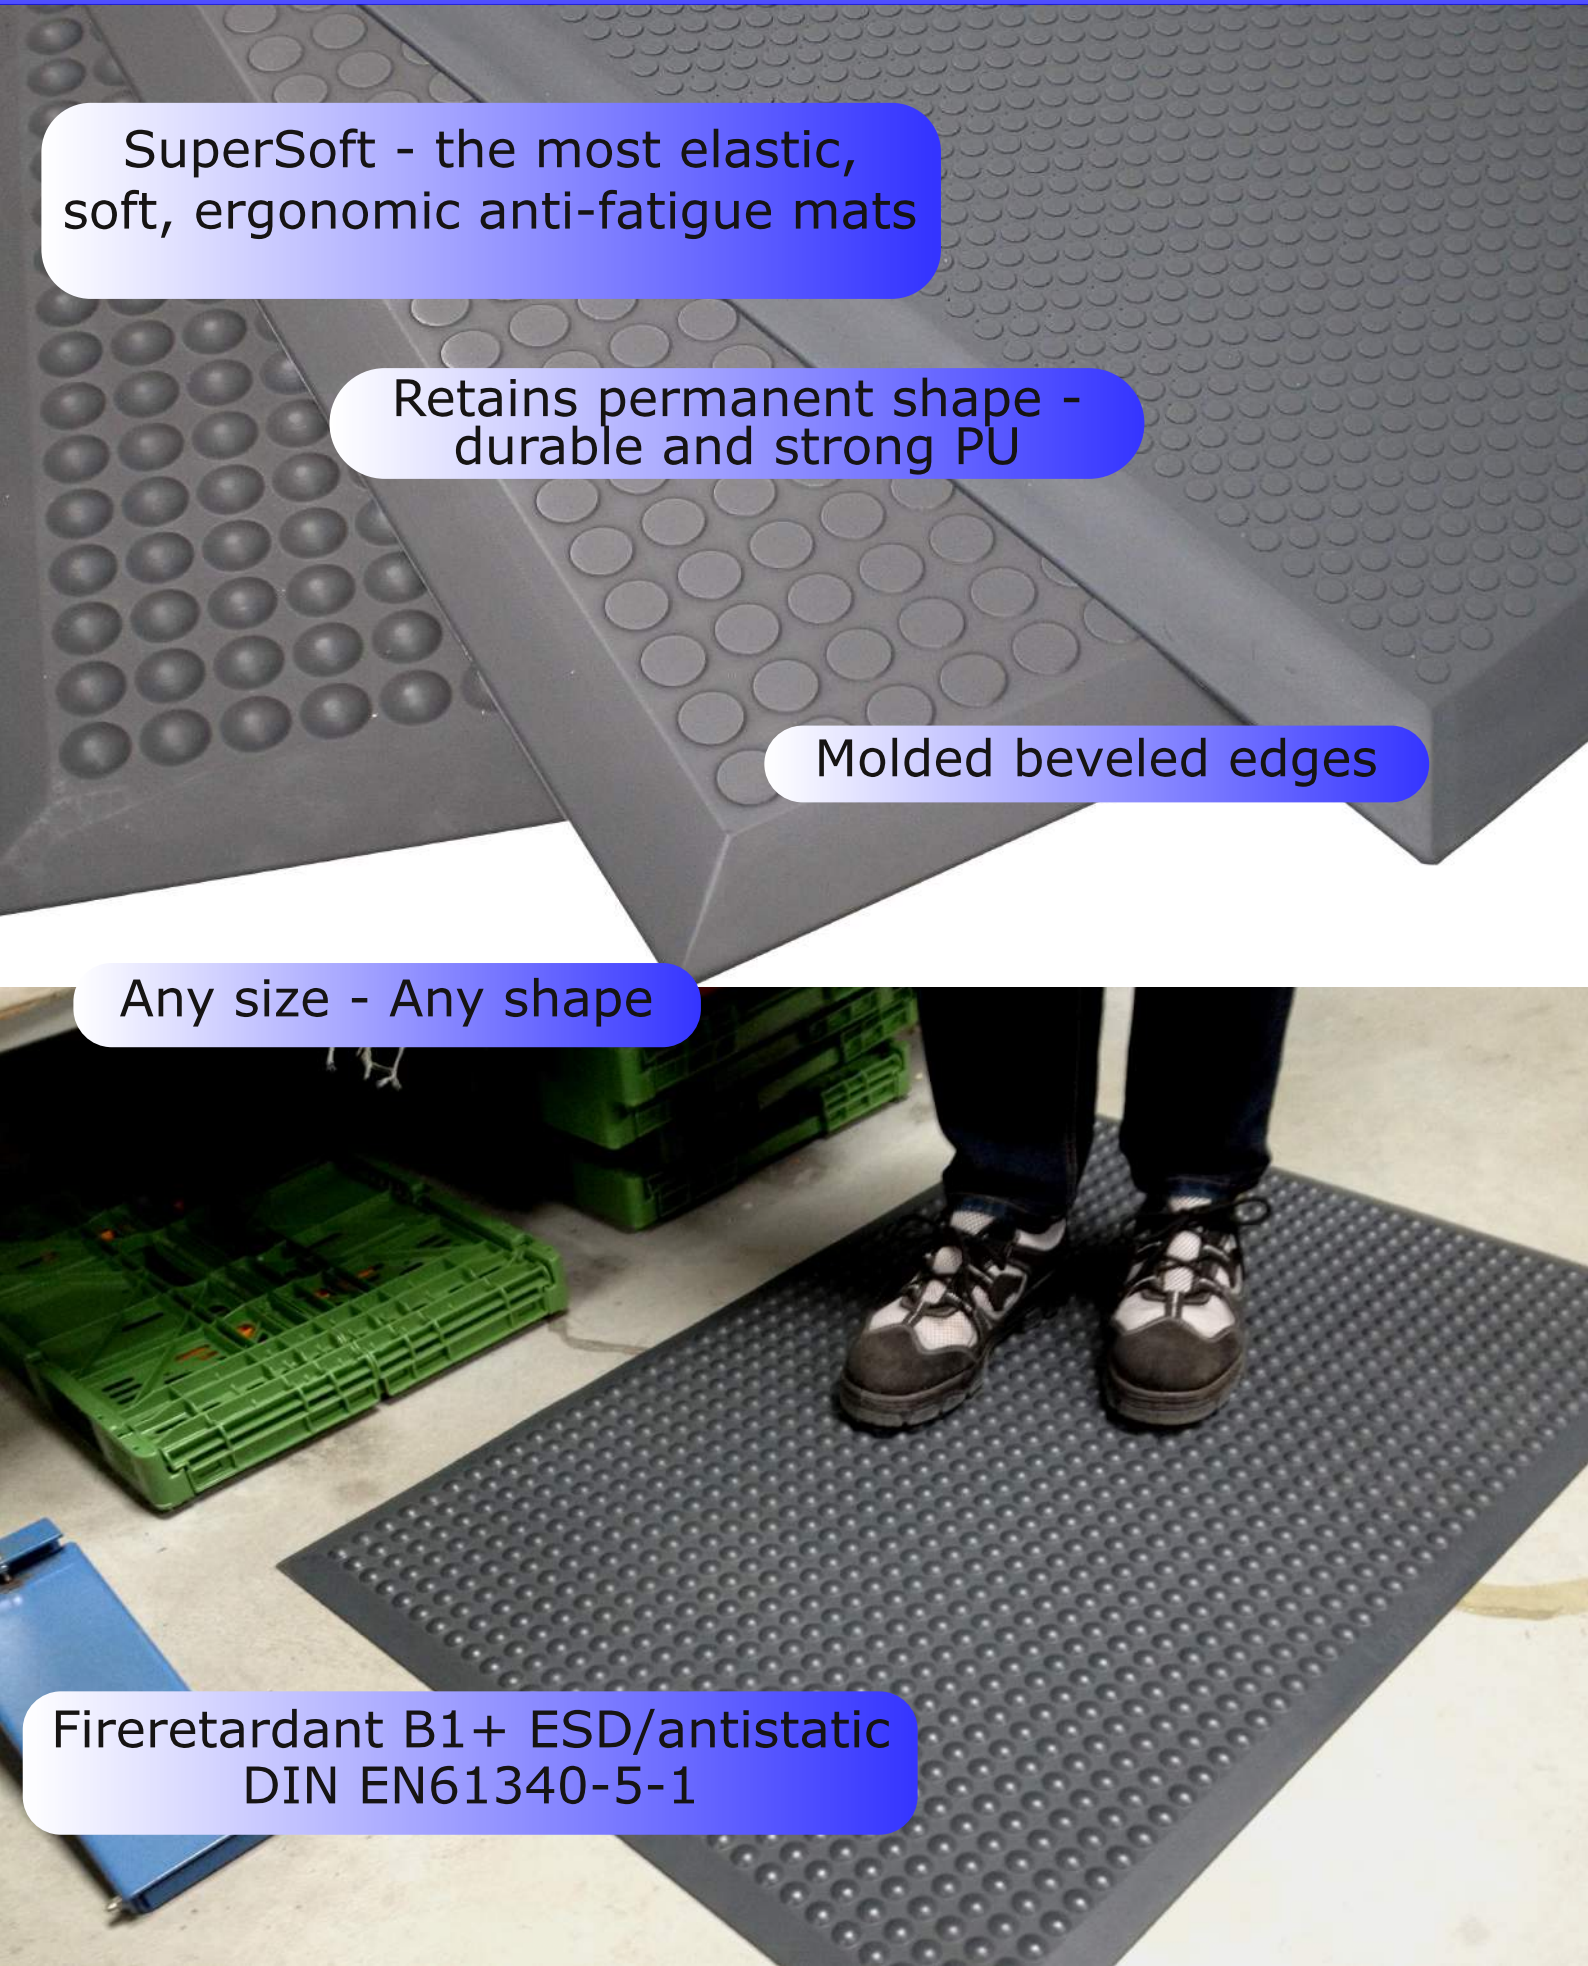

SuperSoft - PU Workplace Mats

Ergonomic - Anti-fatigue - Safety - PU/polyurethane

SuperSoft - the most elastic, soft, ergonomic anti-fatigue mats

Retains permanent shape - durable and strong PU

Molded beveled edges

Any size - Any shape

Fireretardant B1+ ESD/antistatic
DIN EN61340-5-1

SuperSoft - PU Workplace Mats

Ergonomic - Anti-fatigue - Safety

Standing workpositions

Bubble

Highest standing comfort.

The bubble designed surface stimulates the blood-circulation and makes standing "dynamic".

All our SuperSoft PU workplace mats are extremely elastic and soft and have a positive anti-fatigue effect on employees with standing, turning and walking work positions. Ergonomic benefits mean increased productivity. Especially designed for dry areas like eg. assembly, distribution and workbench areas in automotive, electronic, metal working industries.

Features:

- Super elastic and durable PU foam.
- Molded beveled edges on all sides.
- Highest standing comfort.
- Anti-slip, durable and strong.
- Retains permanent shape.

Product specifications:

- Thickness: 12 mm -14 mm (depending on design)
- Weight: 5,5 kg/m²
- Colour: Grey
- Surface: Bubbles or raised discs