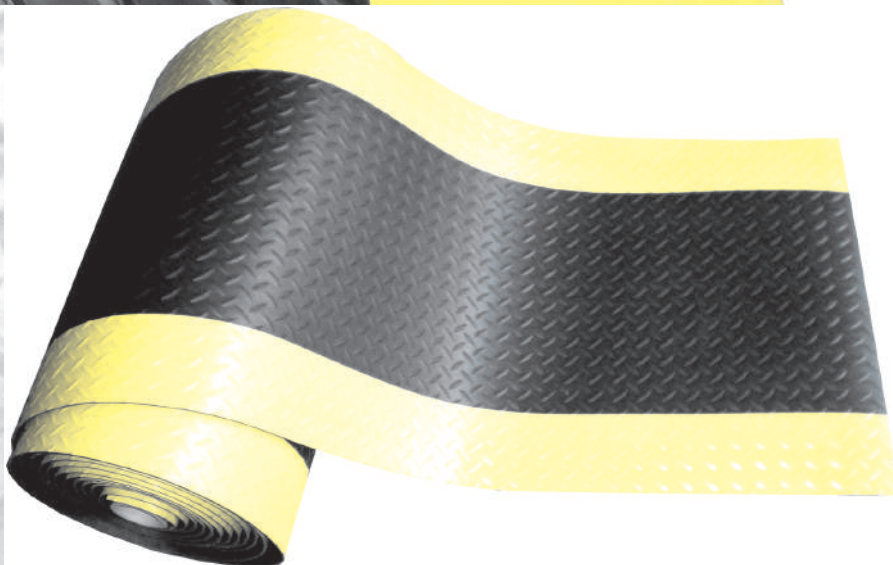

Diamond - Allround Workplace Mat

Anti-fatigue and durable.....just roll out !

Beveled edges on all 4 sides

Anti-fatigue and ergonomic
Durable and strong

Anti-slip deck plate
surface

Durable and strong

Easy to clean

Anti-fatigue and
ergonomic

Just roll out....

Diamond - Allround Workplace Mat

Anti-fatigue Laminated Vinyl Rolls

Diamond / deck plate design

Elastic 14 mm thickness
High standing comfort

Just roll out !

All our ergonomic workplace mats have a positive anti-fatigue effect on employees with standing work positions. Ergonomic benefits mean increased productivity. Diamond Allround is for all employees with standing, turning and walking workpositions in dry working areas. Especially designed for assembly and packing lines, operator areas in automotive, warehousing, retail and all dry industrial environments.

Features:

Anti-slip hard / durable top surface. Laminated onto a elastic cushion.
Yellow safety borders on 2 sides.
High standing comfort.
Strong top surface.
Easy to clean surface.

Product specifications:

Thickness: 14 mm
Weight: 5,7 kg/m²
Colour: Black or Black with yellow borders
Surface: Checker / deck plate
Edges: Ramped on all sides

Types:

Standard - black
Standard - black with yellow safety edges.
Also available in antistatic - see Diamond Antistatic.