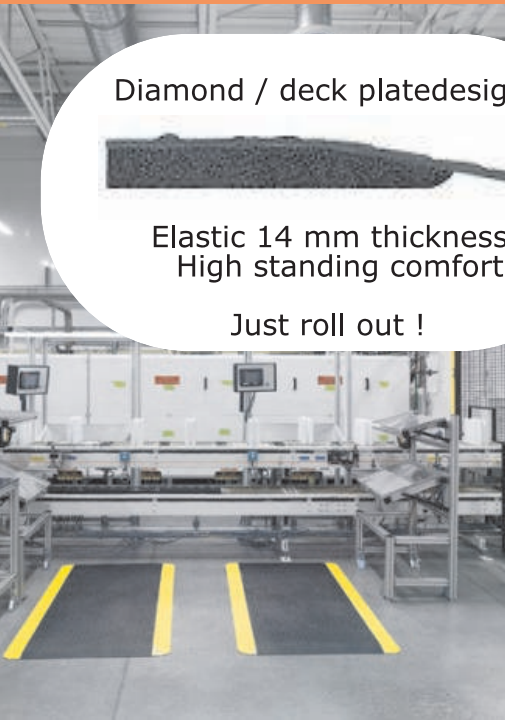

Anti-fatigue and
ergonomic

Just roll out....

Diamond - Allround Workplace Mat

Anti-fatigue Laminated Vinyl Rolls

Diamond / deck plate design

Elastic 14 mm thickness
High standing comfort

Just roll out !

All our ergonomic workplace mats have a positive anti-fatigue effect on employees with standing work positions. Ergonomic benefits mean increased productivity. Diamond Allround is for all employees with standing, turning and walking workpositions in dry working areas. Especially designed for assembly and packing lines, operator areas in automotive, warehousing, retail and all dry industrial environments.

Features:

Anti-slip hard / durable top surface. Laminated onto a elastic cushion.
Yellow safety borders on 2 sides.
High standing comfort.
Strong top surface.
Easy to clean surface.

Product specifications:

Sizes:

61 cm x 18,3 meter roll
91 cm x 18,3 meter roll
122 cm x 18,3 meter roll-
Just roll out!
Standard sizes : 60 x 91 cm, 91 x 150 cm, 91 x 300 cm, 91 x 600 cm.
Cutlengths available in all 3 widths above eg : 91 x 660 cm.